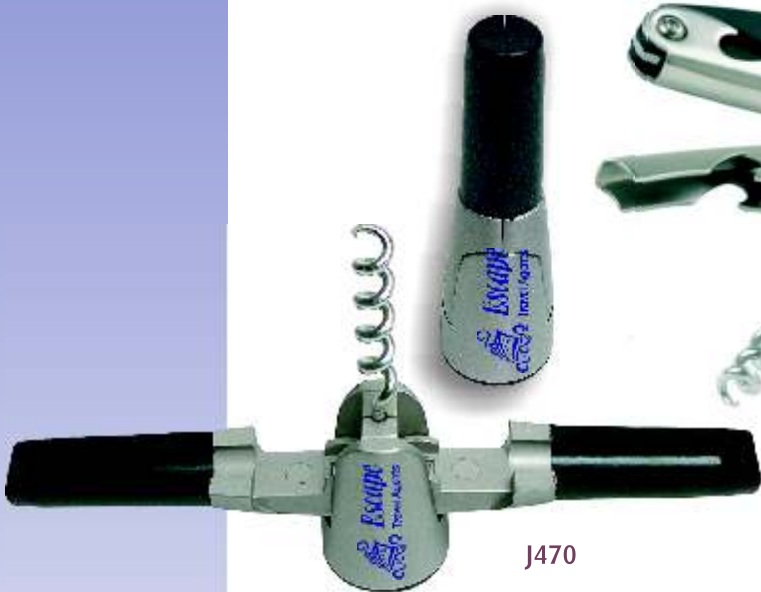

Openers

J770 Xenon Bottle Opener
BL-Blue; RD-Red; GM-Gunmetal
Aluminium
Bottle top opener
Can ring lifter
Keyring

Dimensions: 60mm x 13mm
Imprint size: 35mm x 10mm

J470 Duo Corkscrew
Satin nickel finish
Rubber bottle stopper
Hideaway corkscrew
Supplied in gift box
Dimensions: 25mm x 96mm
Imprint size: 15mm x 30mm

J490 Waiters Friend
Stainless steel
Corkscrew
Blade
Bottle opener
Supplied in black box
Dimensions: 110mm wide
Imprint size: 55 x 5mm

J492 Ebony Waiters Friend
Corkscrew
Blade
Bottle opener
Supplied in black box
Dimensions: 110mm x 27mm
Imprint size: 40mm x 8mm

J495 Nuovo Waiters Friend
Stainless steel
Corkscrew
Blade
Bottle opener
Supplied in black box
Dimensions: 112mm x 34mm
Imprint size: 40mm x 12mm

M690 Nickel Bottle Opener
Dimensions: 80mm x 40mm
Imprint size: 40mm x 20mm

M440 Bubbles Keyring Bottle Opener
BR-Brown; CL-Clear
Keyring opener in bottle shape
Dimensions: 77mm x 20mm
Imprint size: 30mm x 8mm