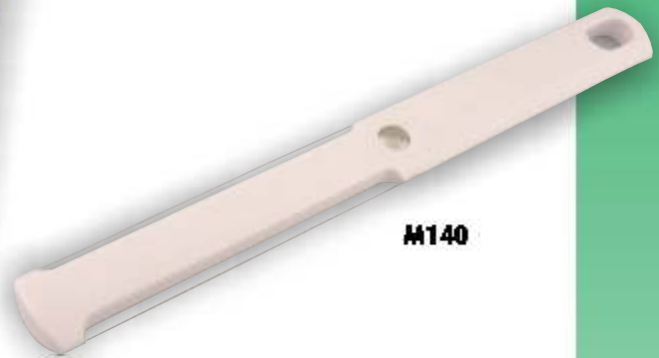

M110

M130

ALSO AVAILABLE

M140

M840

M110 Slicer Gourmet Grater

Multi grater & slicer with storage container
Supplied in gift box
3 piece set
Dimensions: 240mm x 98mm x 95mm
Imprint size: 50mm x 50mm

M120 Envelope Magnetic Holder

Hard plastic storage pocket
Either screw to wall or attach magnetically
Supplied in gift box
Dimensions: 233mm x 57mm
Imprint size: 50mm x 50mm

M130 Naza Storage Containers

BL-Blue; RD-Red; WH-White
4pc cannister set
Supplied in gift box
Capacity: 1.950lt/1.250lt/0.80lt/0.45lt
Imprint size: 50mm x 50mm

M140 Whichever Cheese Slicer

Thin or thick plastic handle cheese slicer
Dimensions: 217mm x 25mm
Imprint size: 35mm x 15mm

M840 Headless Can Opener

Heavy duty can opener with bottle opener
Dimensions: 195mm x 60mm
Imprint size: 50mm x 12mm