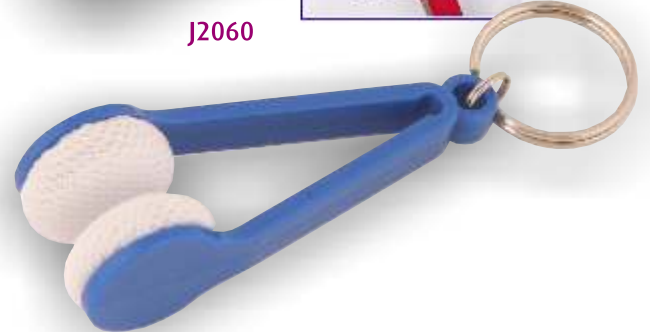

M515

J1420

M830

J2060

M390

J1420 Valet S/S Cufflinks & Tie Pin
 Dimensions of tie clip: 7mm (w) x 55mm (h)
 Dimensions of cufflinks: 15mm (w) x 15mm (h)
 Engrave size on cufflinks: 5mm (w) x 8mm (h)

J2060 Swipe Glasses Cleaner
 RD - Red; BL - Blue
 Dimensions: 70mm x 25mm
 Imprint size: 10mm x 10mm

M390 Backstage Mirror
 PK Pink; SL Silver
 Dual mirror compact with LED light -
 single and double magnification
 Supplied in white box
 Dimensions: 75mm diameter
 Imprint size: 35 x 35mm

M515 Reader Bookmark
 Imprint size: 10mm x 25mm

M830 Polish Manicure Set
 Dimensions: 180mm x 75mm
 Imprint size: 50mm x 50mm