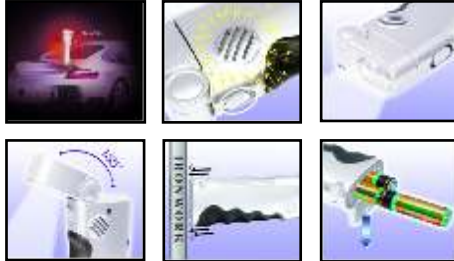

Torches

M720

COLOURS AVAILABLE

J560 Eurolight Mini Torch

Compact size
AAA Battery included
Supplied in plastic case
Dimensions: 80mm x 25mm
Imprint size: 40mm x 12mm

J565 Nova Light Mini Torch

BK-Black; BL-Blue; SL-Silver
Compact size
AAA battery included
Supplied in plastic case
Dimensions: 82mm x 19mm
Imprint size: 40mm x 12mm

M720 Safety Torch Alarm

5-in-1 personal alarm torch
4 LED Lamp light
3 LED Torch light
Flashing function
Personal alarm with magnet
Dimensions: 45mm x 130mm
Imprint size: 10mm x 15mm

M730 Everyday Torch

Plastic torch with magnet
Batteries not included
Dimensions: 250mm x 60mm
Imprint size: 32mm x 8mm

M735 All-Weather Torch

Waterproof rubber torch
Batteries not included
Dimensions: 200mm x 67mm
Imprint size: 38mm x 15mm

M740 Groovy Torch

RD Red; BK Black; BL Blue; YL - Yellow
Waterproof torch
Neon bulb
On lanyard string
Batteries not included
Dimensions: 135mm x 30mm
Imprint size: 30mm x 8mm

J1060 Lumiere 3-in-1 Laser Pointer

Pen, Laser Pointer, Stylus
Supplied in metal case
Imprint Size: 35mm x 8mm (on pen)