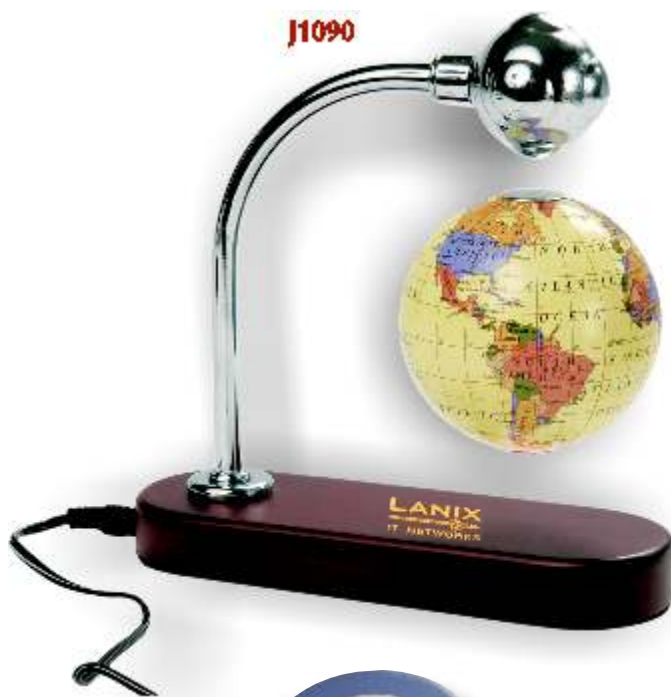

J1080

J1090

J1310

J1300

J1750

J1060 Lumiere 3-in-1 Laser Pointer

Pen
Laser pointer
Stylus
Supplied in metal case
Imprint size: 35mm x 8mm (on pen)

J1080 Cosmo Floating Globe

80mm diameter globe
Globe rotates
Heavy metal base
Supplied in gift box
Dimensions: 85mm x 200mm
Imprint size: 25mm x 20mm

J1090 Galileo Floating Globe

80mm diameter globe
Oak base
Supplied in gift box
Dimensions: 60mm x 180mm
Imprint size: 60mm x 30mm

J1300 Ocean Cylinder Calendar Clock

Satin finish
Supplied in black box
Dimensions: 44mm x 79mm
Imprint size: 15mm x 35mm

J1310 Sapphire Desk Calendar

Satin finish
Supplied in black box
Dimensions: 70mm x 55mm
Imprint size: 40mm x 25mm

J1750 Assist Mobile Phone Holder

Rises and flashes when
mobile signal detected
Supplied in gift box
Dimensions: 80mm x 140mm
Imprint size: 40mm x 15mm

J1060